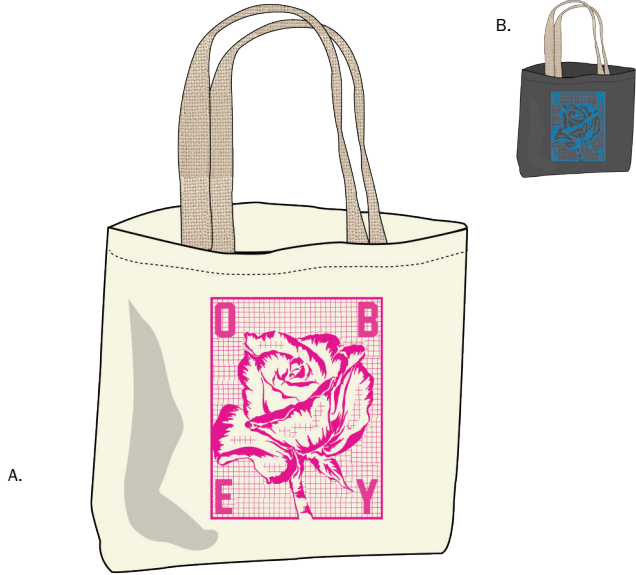

ACCESSORIES

ROSE GRID

100551209

- Large cotton canvas tote bag with extra long natural webbing handles and original OBEY art
- 20" x 15" x 5"
- 100% Cotton

THE CREEPER

100551247

- Large cotton canvas tote bag with extra long natural webbing handles and original OBEY art
- 20" x 15" x 5"
- 100% Cotton

	COLOR	O/S				
A.	NATURAL					
B.	BLACK					

	COLOR	O/S				
A.	BLACK					
B.	NATURAL					